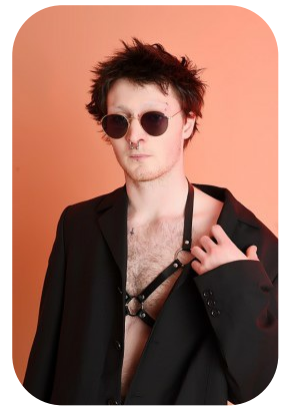

William Allanson Dixon

Age: 16-20	Height: 5ft7inch	Eye Colour: Hazel	Accent: London
Gender:M	Weight: 60kg	Waist: 27	Bust: 35
Location: Britain	Shoe Size: 8.5	Hips: 30	
Drives: No	Hair Color: Black		

Talents
ALTERNATIVE MODELS, COMMERCIAL MODELS, EXTRAS

Additional Talents:
BIKE - SWIM - ROLLERSKATE - SKATEBOARD - CLIMB

BASKETBALL, RUGBY

WEIGHT LIFTING

BASS GUITAR, DRUMS , PIANO

VOCALIST - SING

FOR ANY INQUIRIES PLEASE CONTACT US

0207 834 66 60 - Office

www.fusionmng.com